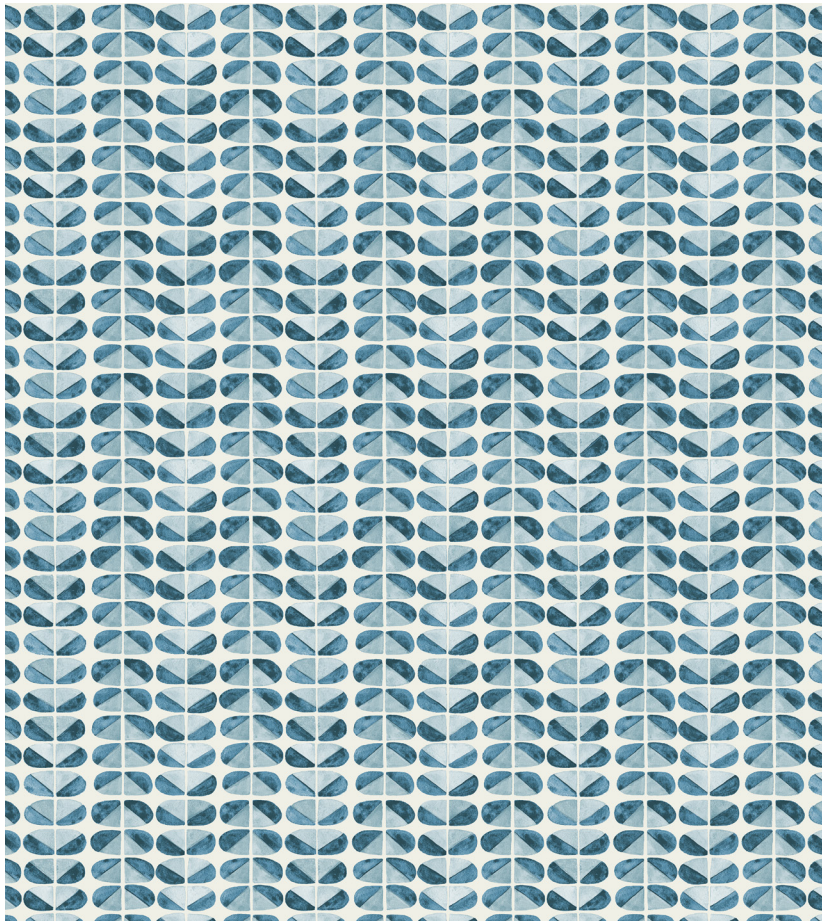

seemakrish

BEACON

SKU# W 00-20 C

Color: Cove Blue

Content: Standard clay coated paper, FSC certified
ASTM-E84 Class A

Width: 30" (Trims to 27")

Repeat: 27" H, 16.75" V

Pattern Match: Straight

Tide Gray

Sagebrush

Seashell